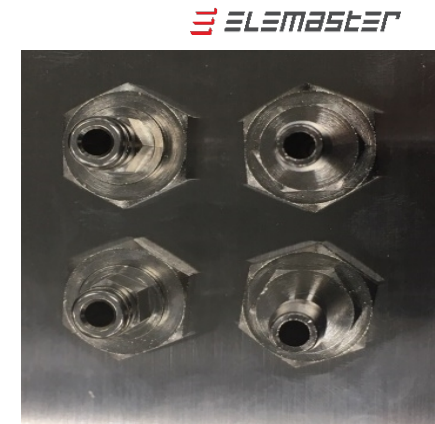

## MVM- GAS WIRING

## Connectors

**ELEMMASTER**

1            2

3            4

1-2 = Venturi  
(1)        = To patient  
(2)        = To mask