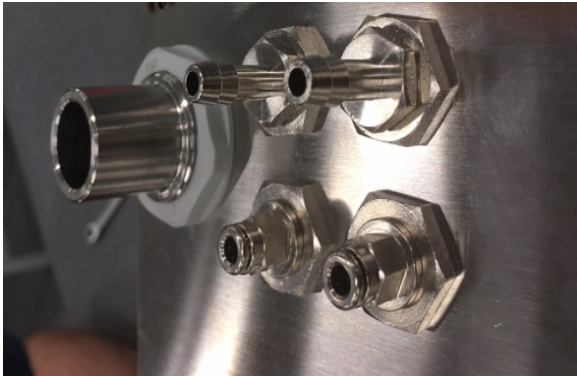

## MVM- GAS WIRING

## Connectors

**ELEMMASTER**

1            2

3            4

1-2 = Venturi  
(1)        = To patient  
(2)        = To mask